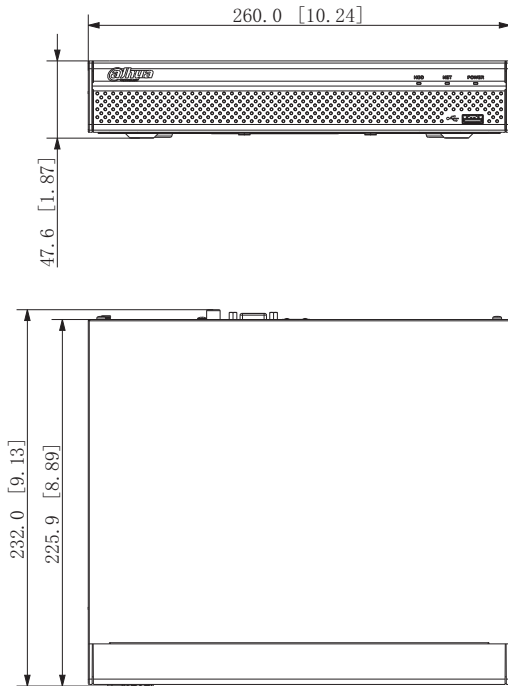

Ordering Information

Type	Model	Description
8 Channel NVR	DHI-NVR4108HS-8P-4KS2/L	8 Channel Compact 1U 8PoE Network Video Recorder

Dimensions (mm[inch])

Panels