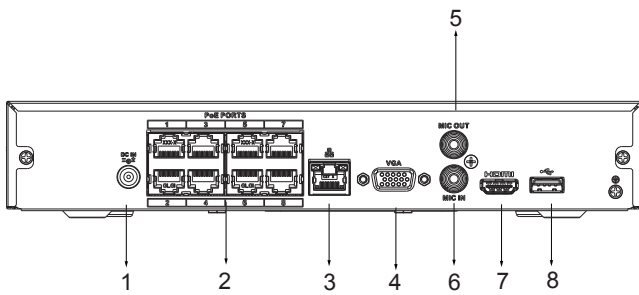

External Port

HDD	1 SATA port, up to 10 TB for a single HDD. The maximum HDD capacity varies with environment temperature.
USB	1 front USB 2.0 port, 1 rear USB 2.0 port

HDMI	1
VGA	1
RCA Input	1
RCA Output	1
Network	1 RJ-45 port (10/100 Mbps), 8 RJ-45 ports with PoE power supply (10/100 Mbps)

General Parameter

Power Supply	DC48V/53V,2A/1.8A
Power Consumption	Total output of NVR is ≤ 10W (without HDD) Total output power of PoE is 72W, the maximum output power of a single port is 25.5W
Net Weight	0.92 kg (2.03 lb) (without HDD)
Gross weight	2.07 kg (4.56 lb) (without HDD)
Dimensions	260 mm × 232.5 mm × 50.3 mm (W × L × H) 10.24 inch × 9.15 inch × 1.98 inch (W × L × H)
Packaging Dimensions	117 mm × 373 mm × 307 mm (W × L × H) 4.61 inch × 14.69 inch × 12.09 inch (W × L × H)
Operating Temperature	-10°C to +55°C (+14°F to +131°F)
Storage Temperature	0°C to +40°C (+32°F to +104°F)
Operating Humidity	10%–90%
Storage Humidity	30%–85%
Operating Altitude	3000 m (9843 ft)
Installation	Desktop mounted
Certification	CE/FCC

Ordering Information

Type	Model	Description
8 Channel NVR	DHI-NVR4108HS-8P-4KS2/L	8 Channel Compact 1U 8PoE Network Video Recorder

Dimensions (mm[inch])

Panels

- | | |
|---------------------------|----------------------------|
| 1 DC Power Input | 2 PoE Ports |
| 3 Network Port | 4 VGA Port |
| 5 AUDIO IN, RCA Connector | 6 AUDIO OUT, RCA Connector |
| 7 HDMI Port | 8 USB Port |