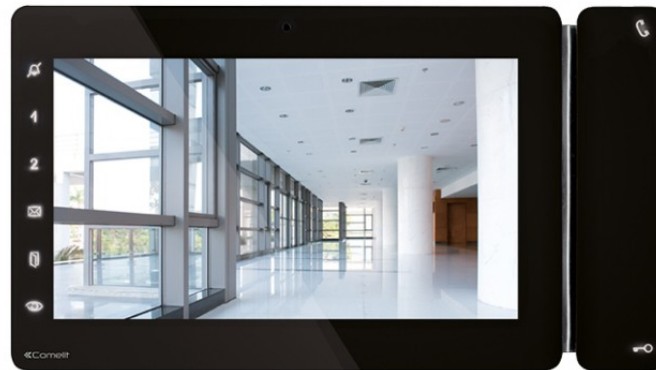

6802B

MAXI VIP MONITOR, BLACK

7" 16:9 touch monitor with full-duplex hands-free audio. Management of Audio distribution and Energy consumption as standard. Audio, ringtone, colour and contrast adjustment. Equipped with a slot to house the micro SD Card. Ringtone can be customised. Equipped with video memory function and internal directory for the management of intercom calls. Management of external floor door call and call repetition as standard. Panic and alarm input. Sensitive Touch commands with LED backlighting. The audio and door-opening command is always visible, whilst the others appear after touch or swipe contact. Also has button for self-ignition, selectable privacy or doctor button (with active red privacy indicator), and 2 controls for different uses. Door Open and New Message indicator lights. Flush or wall- mounted or desk base versions. 223x124x25mm. Compatible with H264 video format.

AWARDS

DESIGN
MILANO

6802B

MAXI VIP MONITOR, BLACK

GENERAL DATA

Product height (mm)	124
Product width (mm)	223
Product depth (mm)	25
Product weight (g)	700
Product color	Black RAL9005
Material	ABS, Glass
Flush-mounted	Yes, with a dedicated accessory
Wall-mounted	Yes

COMPATIBLE SYSTEMS

ViP	Yes
-----	-----

DISPLAY FEATURES

Size (inches) (")	7
Aspect Ratio	16:9
Touch screen	Yes, resistive
Resolution (pixels)	800x480
OSD menu	Yes

AUDIO FEATURES

Induction loop function	Yes
Microphone	4mm (Ø), Omnidirectional
Loudspeaker	80mm (Ø), 80 Ohm, 1W
Technologies implemented	Full-Duplex